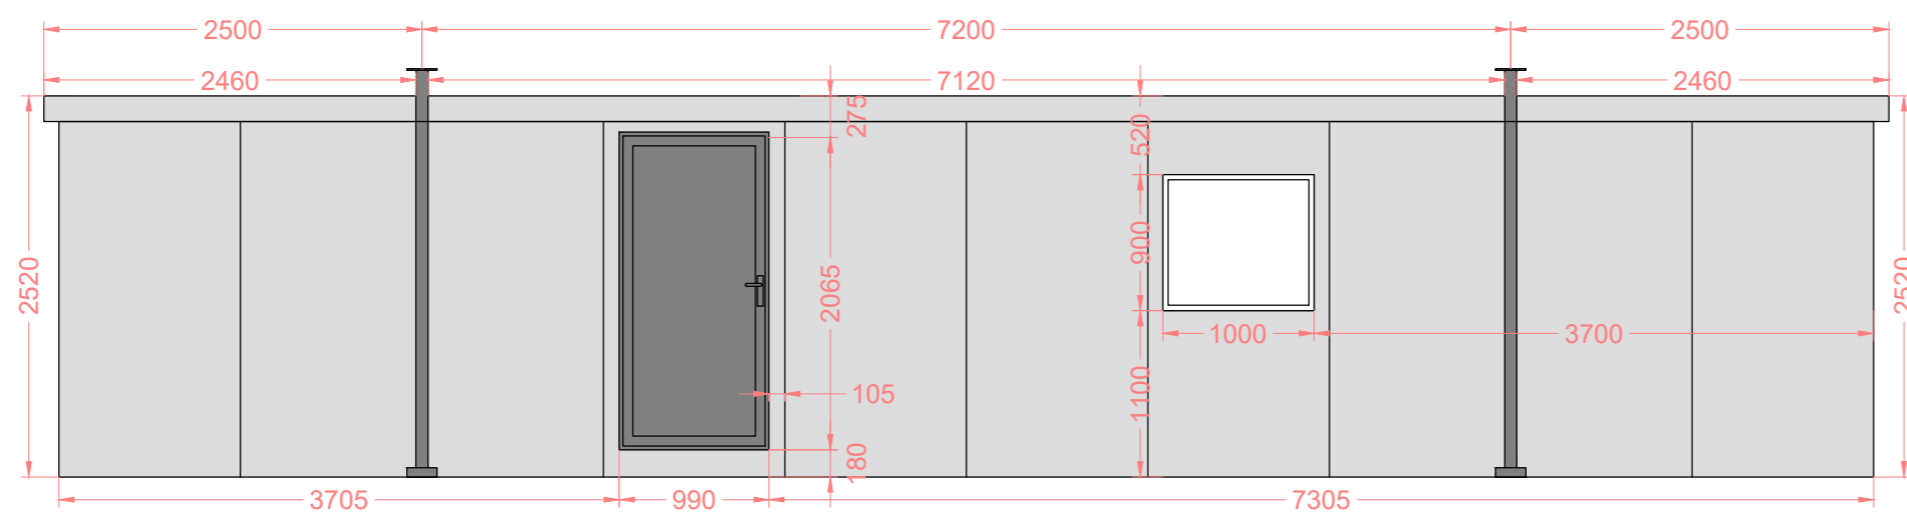

ELEVATION A

ELEVATION B

GROUND FLOOR PLAN

ELEVATION C

ELEVATION D

Rev	Date	Details	Chkd
-----	------	---------	------

Elite Workspace
 South March, Long March Industrial Estate,
 Daventry, NN11 4PH
 Tel: 01327 229 767 www.eliteworkspace.co.uk

Drawing Status
 WORKING DRAWING

Date	Scale	Drawn	Checked	Approved
06.11.2019	1:50 @A2	OCS/LM	RP	RP

Project Title
 12.0m x 3.6m CABIN

Drawing Title
 PLAN & ELEVATIONS

Drawing Number	Rev
EW-A-001	-