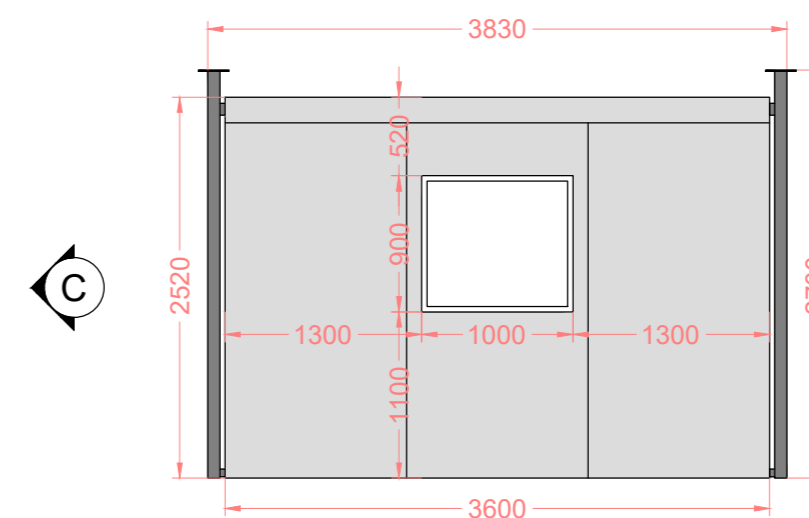

ELEVATION A

ELEVATION B

GROUND FLOOR PLAN

ELEVATION C

ELEVATION D

Rev	Date	Details	Chkd
-----	------	---------	------

Elite Workspace
 South March, Long March Industrial Estate,
 Daventry, NN11 4PH
 Tel: 01327 229 767 www.eliteworkspace.co.uk

Drawing Status
 WORKING DRAWING

Date	Scale	Drawn	Checked	Approved
06.11.2019	1:50 @A2	OCS/LM	RP	RP

Project Title
 12.0m x 3.6m CABIN

Drawing Title
 PLAN & ELEVATIONS

Drawing Number	Rev
EW-A-001	-