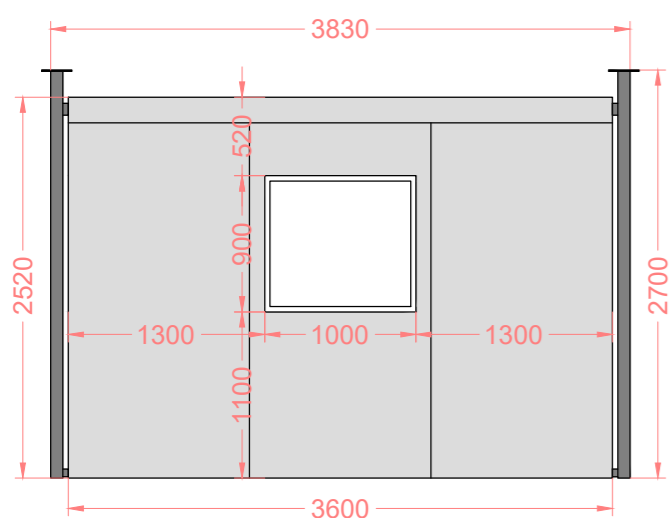

ELEVATION A

ELEVATION B

GROUND FLOOR PLAN

ELEVATION C

ELEVATION D

Rev	Date	Details	Chkd
-----	------	---------	------

Elite Workspace
 South March, Long March Industrial Estate,
 Daventry, NN11 4PH
 Tel: 01327 229 767 www.eliteworkspace.co.uk

Drawing Status
 WORKING DRAWING

Date	Scale	Drawn	Checked	Approved
06.11.2019	1:50 @A2	OCS/LM	RP	RP

Project Title
 12.0m x 3.6m CABIN

Drawing Title
 PLAN & ELEVATIONS

Drawing Number	Rev
EW-A-001	-