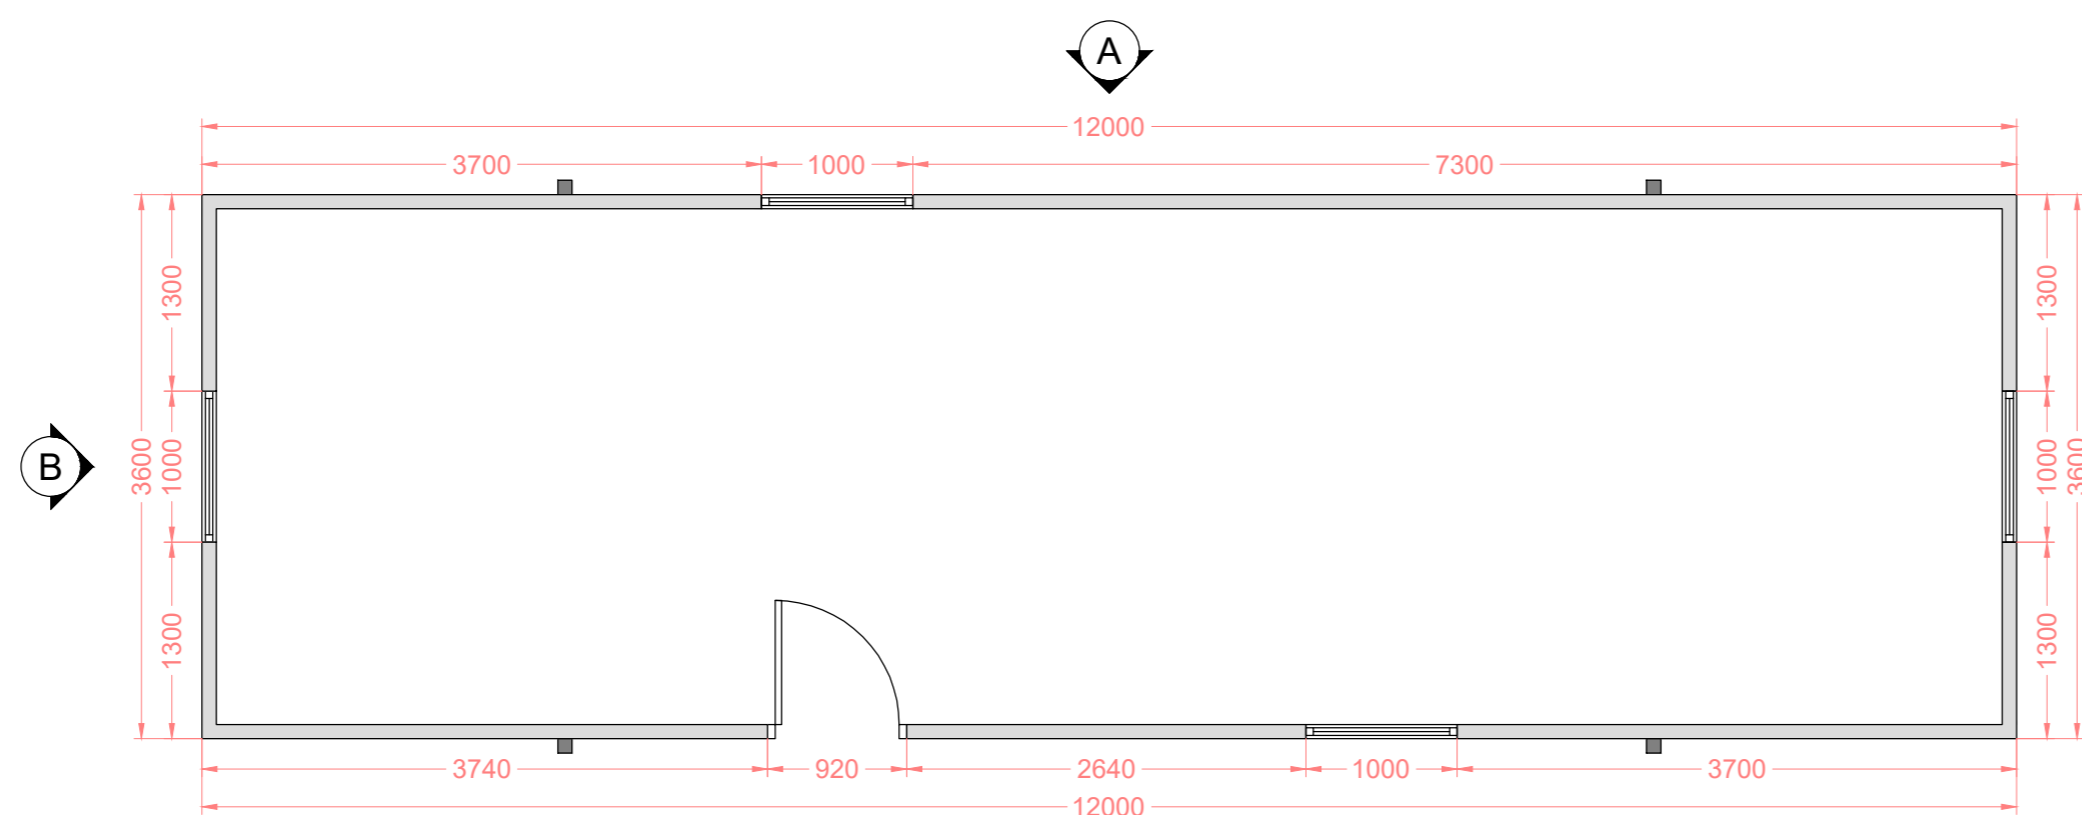

ELEVATION A

ELEVATION B

GROUND FLOOR PLAN

ELEVATION C

ELEVATION D

Rev	Date	Details	Chkd
-----	------	---------	------

Elite Workspace
 South March, Long March Industrial Estate,
 Daventry, NN11 4PH
 Tel: 01327 229 767 www.eliteworkspace.co.uk

Drawing Status
 WORKING DRAWING

Date	Scale	Drawn	Checked	Approved
06.11.2019	1:50 @A2	OCS/LM	RP	RP

Project Title
 12.0m x 3.6m CABIN

Drawing Title
 PLAN & ELEVATIONS

Drawing Number	Rev
EW-A-001	-